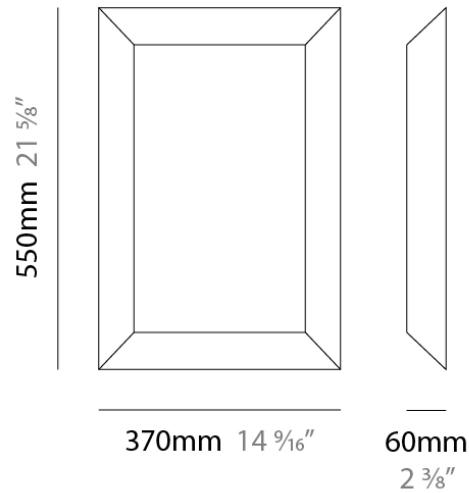

PROJECT	_____
TYPE	_____
NOTES	_____
QUANTITY	_____
DATE	_____

ALL FLUO SURFACE

D82213

GENERAL

Series: All Fluo
Brand: Panzeri
Division: Design
Mounting Type: Surface
Mounting Location: Ceiling
Subcategory: Ambient

PHYSICAL

Shape: Rectangle
Length (mm): 370
Length (in): 14 1/2
Height (mm): 550
Height (in): 21 1/2
Extension (mm): 60
Extension (in): 2 3/8
Light Distribution: Direct
Weight (kg): 5.4
Weight (lbs): 12
Diffuser: Matte White Glass
Fixture Finish: ALU
Fixture Material: Glass / Aluminum

ELECTRICAL

Number of Lamps: 2
Lamp Type: LED Retrofit / CFL
Bulb Included: Bulb Not Included
Total Output Wattage (W): 40 / 72
Max. Wattage Per Lamp (W): 20 / 36
Lamp Base: 2G11
Driver Included: Yes
Input Voltage (V): 120
Lamp Voltage (V): 120

LED

OPTICAL

RATINGS AND CERTIFICATIONS

Certified By: CSA Certified to UL and CSA Standards
IP rating: IP30