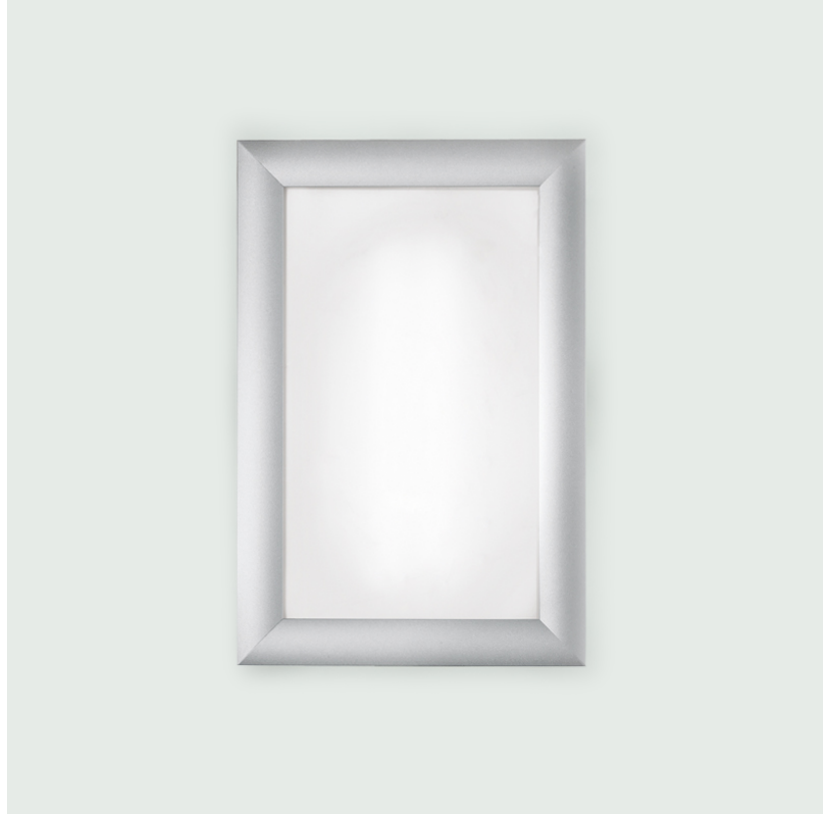

PROJECT	_____
TYPE	_____
NOTES	_____
QUANTITY	_____
DATE	_____

ALL FLUO SURFACE

D82213

GENERAL

Series: All Fluo
Brand: Panzeri
Division: Design
Mounting Type: Surface
Mounting Location: Ceiling
Subcategory: Ambient

PHYSICAL

Shape: Rectangle
Length (mm): 370
Length (in): 14 1/2
Height (mm): 550
Height (in): 21 1/2
Extension (mm): 60
Extension (in): 2 3/8
Light Distribution: Direct
Weight (kg): 5.4
Weight (lbs): 12
Diffuser: Matte White Glass
Fixture Finish: ALU
Fixture Material: Glass / Aluminum

ELECTRICAL

Number of Lamps: 2
Lamp Type: LED Retrofit / CFL
Bulb Included: Bulb Not Included
Total Output Wattage (W): 40 / 72
Max. Wattage Per Lamp (W): 20 / 36
Lamp Base: 2G11
Driver Included: Yes
Input Voltage (V): 120
Lamp Voltage (V): 120

LED

OPTICAL

RATINGS AND CERTIFICATIONS

Certified By: CSA Certified to UL and CSA Standards
IP rating: IP30